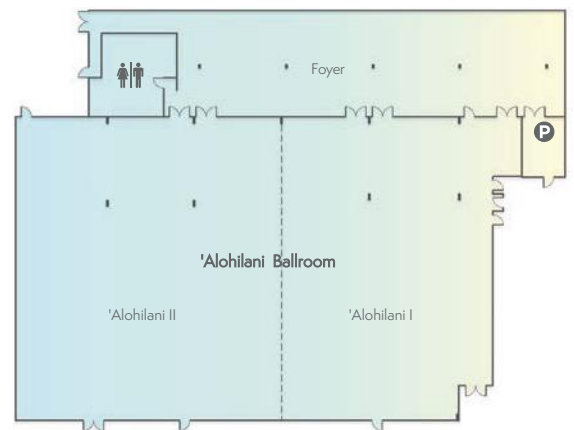

# MEET

FUNCTION ROOM	SQ. FOOTAGE	DIMENSIONS	HEIGHT	THEATRE	CLASSROOM	RECEPTION	BANQUET	CONFERENCE
<b>BALLROOMS</b>								
'Alohilani Ballroom and Foyer	15,500	136' x 87'	16'	1,100	650	1,500	700	N/A
'Alohilani I	5,649	60' x 87'	16'	500	230	500	300	N/A
'Alohilani II	6,313	76' x 87'	16'	600	350	600	400	N/A
<b>MEETING ROOMS</b>								
Bluefin	3,700	69' x 55'	10'	300	160	300	200	58
Bluefin I	1,581	29' x 55'	10'	120	54	150	80	30
Bluefin II	2,091	40' x 55'	10'	195	95	150	150	30
Stingray	2,948	64' x 51'	10'	240	100	300	200	58
Yellowtail	1,537	56' x 28'	10'	100	45	140	100	34
Yellowtail I	674	25' x 28'	10'	30	18	70	40	20
Yellowtail II	850	31' x 28'	10'	50	24	70	50	20
Swell Pool and Bar	12,000		N/A	N/A	N/A	1,000	N/A	N/A

## THIRD FLOOR

## SIXTH FLOOR