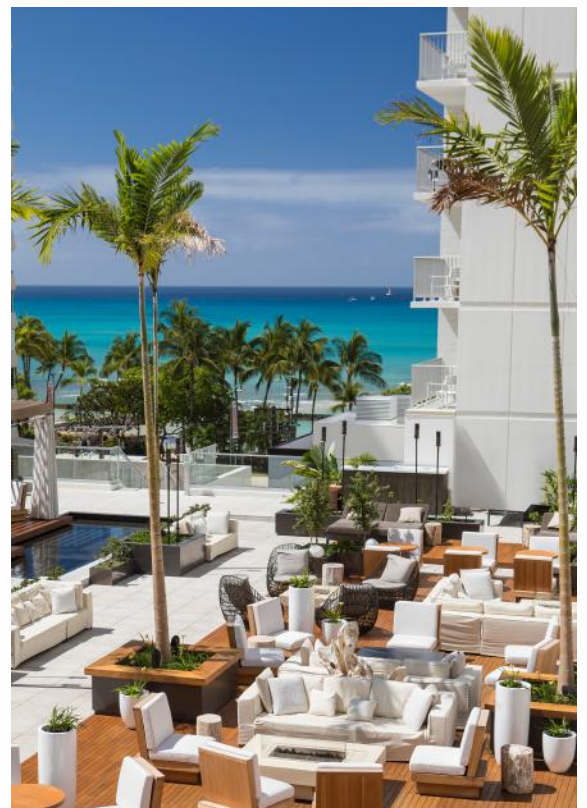

# 'A LOHILANI RESORT

WAIKĪKĪ BEACH

'Alohilani Ballroom to open August 2019

'Alohilani Ballroom foyer to open August 2019

# MEET

FUNCTION ROOM	SQ. FOOTAGE	DIMENSIONS	HEIGHT	THEATRE	CLASSROOM	RECEPTION	BANQUET	CONFERENCE
<b>BALLROOMS</b>								
'Alohilani Ballroom and Foyer	15,500	136' x 87'	16'	1,100	650	1,500	700	N/A
'Alohilani I	5,649	60' x 87'	16'	500	230	500	300	N/A
'Alohilani II	6,313	76' x 87'	16'	600	350	600	400	N/A
<b>MEETING ROOMS</b>								
Bluefin	3,700	69' x 55'	10'	300	160	300	200	58
Bluefin I	1,581	29' x 55'	10'	120	54	150	80	30
Bluefin II	2,091	40' x 55'	10'	195	95	150	150	30
Stingray	2,948	64' x 51'	10'	240	100	300	200	58
Yellowtail	1,537	56' x 28'	10'	100	45	140	100	34
Yellowtail I	674	25' x 28'	10'	30	18	70	40	20
Yellowtail II	850	31' x 28'	10'	50	24	70	50	20
Swell Pool and Bar	12,000		N/A	N/A	N/A	1,000	N/A	N/A