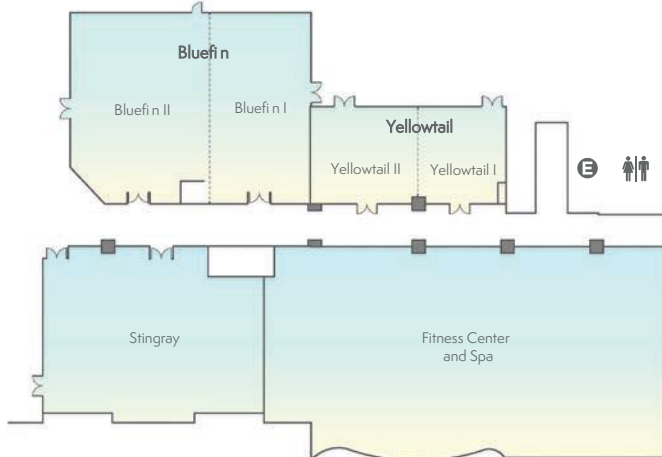

# MEET

FUNCTION ROOM	SQ. FOOTAGE	DIMENSIONS	HEIGHT	THEATRE	CLASSROOM	RECEPTION	BANQUET	CONFERENCE
<b>BALLROOMS</b>								
'Alohilani Ballroom and Foyer	15,500	136' x 87'	16'	1,100	650	1,500	700	N/A
'Alohilani I	5,649	60' x 87'	16'	500	230	500	300	N/A
'Alohilani II	6,313	76' x 87'	16'	600	350	600	400	N/A
<b>MEETING ROOMS</b>								
Bluefin	3,700	69' x 55'	10'	300	160	300	200	58
Bluefin I	1,581	29' x 55'	10'	120	54	150	80	30
Bluefin II	2,091	40' x 55'	10'	195	95	150	150	30
Stingray	2,948	64' x 51'	10'	240	100	300	200	58
Yellowtail	1,537	56' x 28'	10'	100	45	140	100	34
Yellowtail I	674	25' x 28'	10'	30	18	70	40	20
Yellowtail II	850	31' x 28'	10'	50	24	70	50	20
Swell Pool and Bar	12,000		N/A	N/A	N/A	1,000	N/A	N/A

## THIRD FLOOR

## SIXTH FLOOR